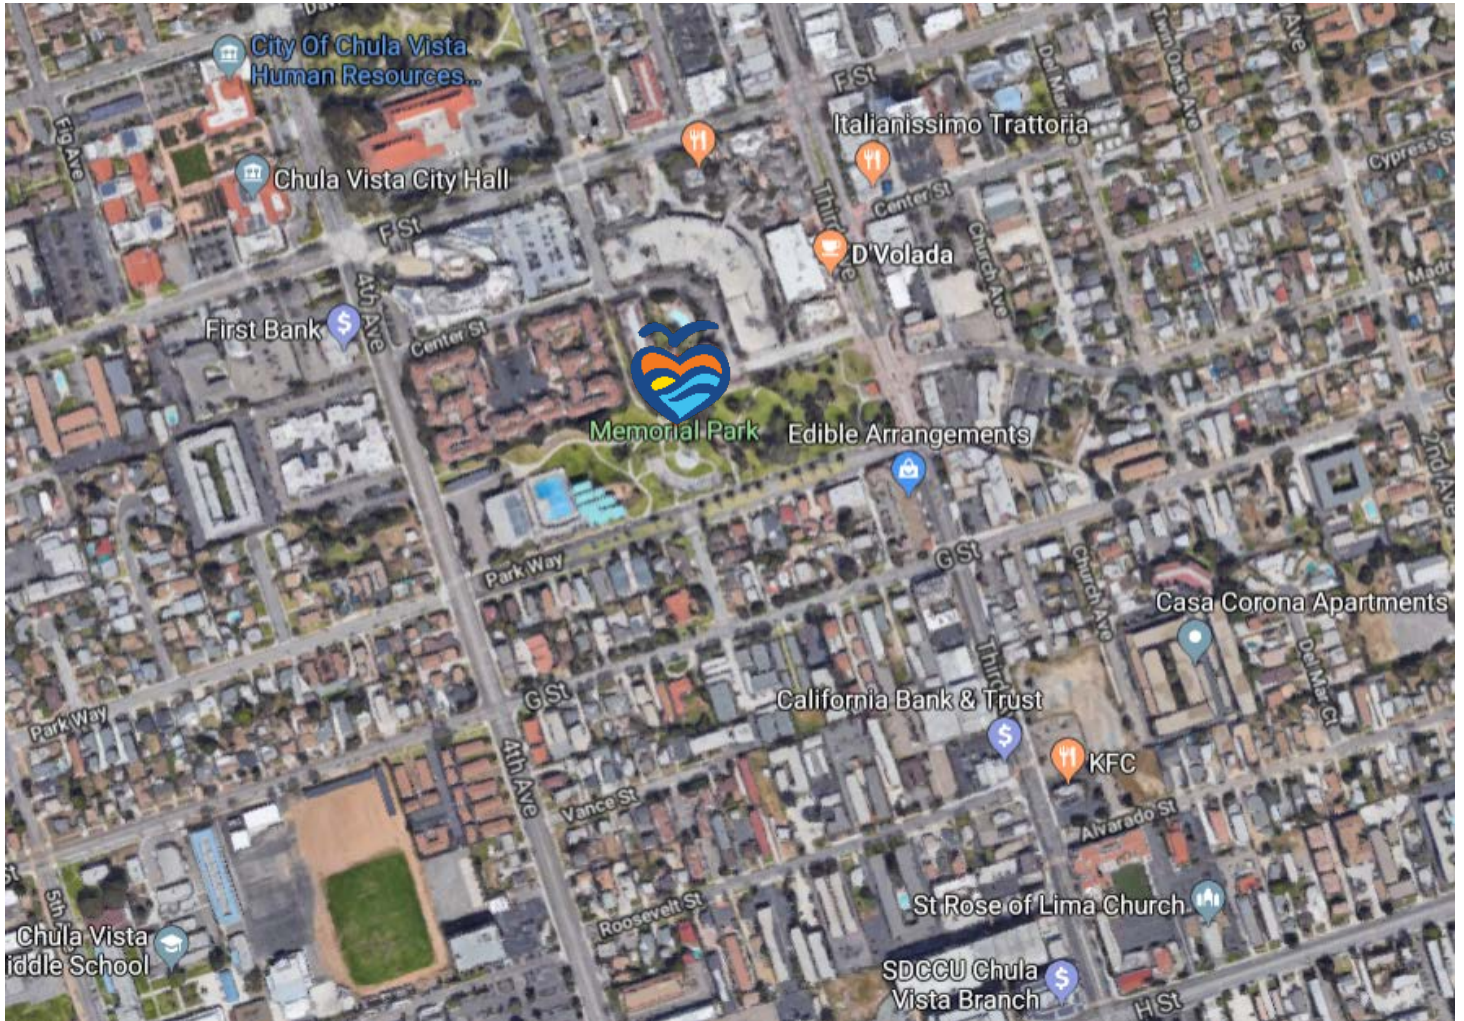

**SOUTH BAY EARTH DAY**  
**SATURDAY, APRIL 6<sup>TH</sup>, 2019**  
**11AM – 4PM**  
**CHULA VISTA MEMORIAL PARK**  
**373 Park Way, Chula Vista, CA 91910**

***Look for the ILACSD cleanup flag and canopy for supplies and to register on-site!***

Directions from I-5	Directions from I-805
<ul style="list-style-type: none"> <li>○ Travel on I-5, and take the H STREET exit.</li> <li>○ Travel EAST on H STREET</li> <li>○ Turn LEFT on 4<sup>th</sup> Ave, then RIGHT on PARK WAY.</li> <li>○ Parking is available behind the Fuddrucker's on the other side of the Park.</li> <li>○ Look for the ILACSD flags and booth for volunteer check in!</li> </ul>	<ul style="list-style-type: none"> <li>○ Travel on I-805, and take the H STREET exit.</li> <li>○ Travel EAST on H STREET</li> <li>○ Turn RIGHT on THIRD AVE, then LEFT into the Fuddrucker's parking lot.</li> <li>○ Parking is available behind the Fuddrucker's on the other side of the Park.</li> <li>○ Look for the ILACSD flags and booth for volunteer check in!</li> </ul>