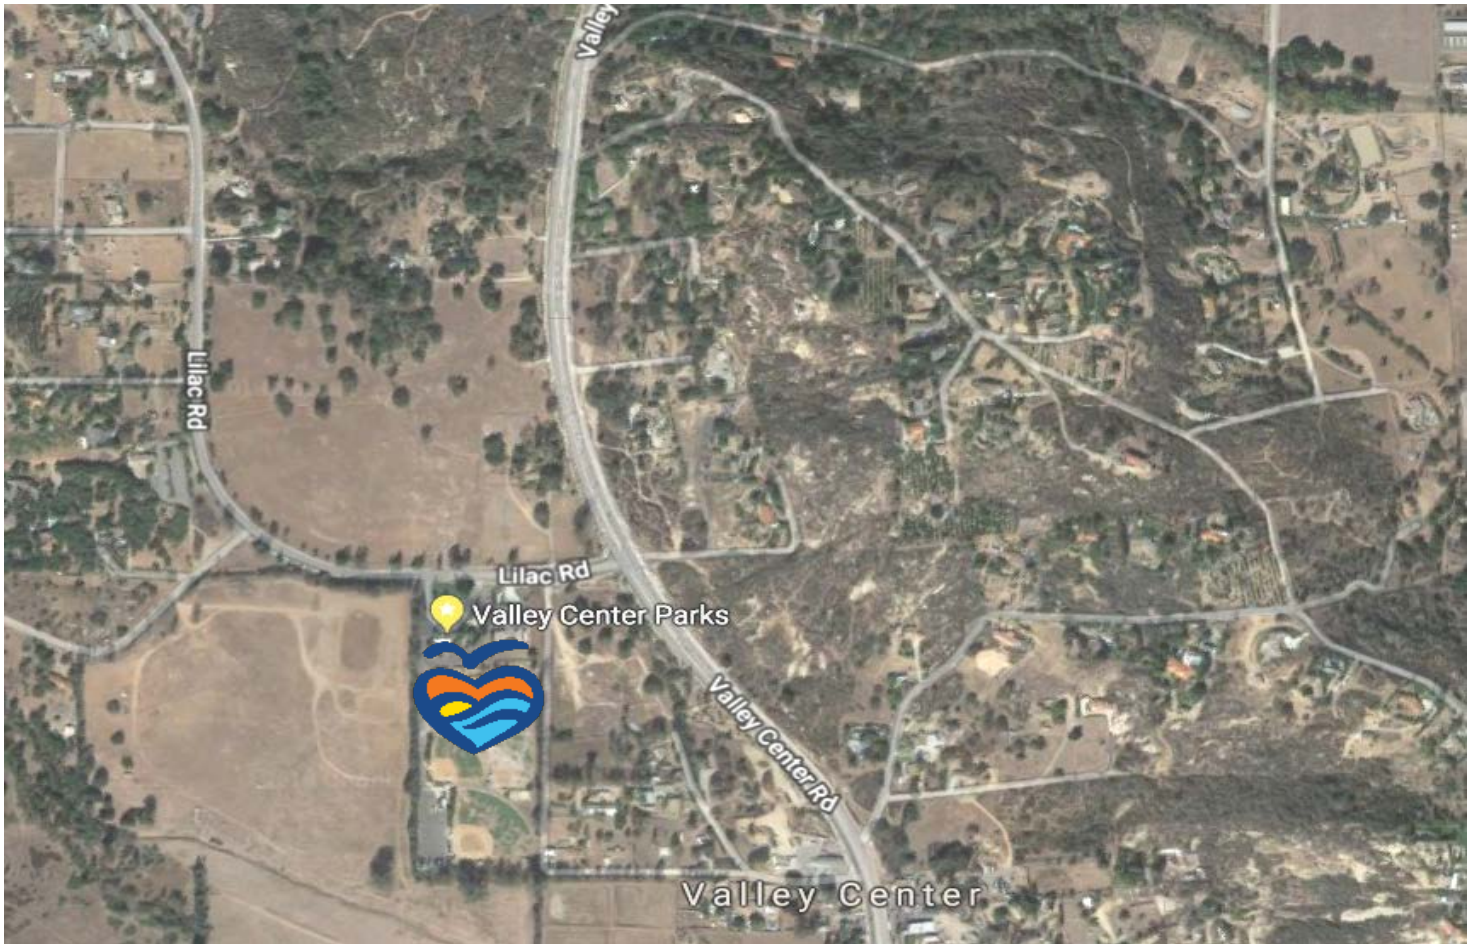

**WATERSHED WARRIORS:
VALLEY CENTER COMMUNITY CLEANUP
Saturday, March 30, 2019
10AM - 12PM**

**VALLEY CENTER COMMUNITY PARK
28246 Lilac Rd, Valley Center, CA 92082**

Look for the ILACSD cleanup flag and canopy for supplies and to register on-site!

Directions from I-8 (Central San Diego)	Directions from I-5 (North County)
<ul style="list-style-type: none"> ○ Travel on I-8, and take the I-15 NORTH. ○ Exit VIA RANCHO PKWY, then turn RIGHT onto E. VIA RANCHO PKWY. ○ CONTINUE onto BEAR VALLEY PKWY, then turn RIGHT onto E. VALLEY PKWY. ○ CONTINUE onto VALLEY CENTER ROAD, then turn LEFT onto LILAC ROAD. Turn LEFT into the parking lot and look for the ILACSD flag and canopy! 	<ul style="list-style-type: none"> ○ Travel on I-5, and take SR-78 EAST ○ Continue ONTO E LINCOLN PKWY, then turn LEFT onto GAMBLE STREET. ○ Turn RIGHT onto EL NORTE PKWY, then turn LEFT onto E VALLEY PKWY. ○ CONTINUE onto VALLEY CENTER ROAD, then turn LEFT onto LILAC ROAD. Turn LEFT into the parking lot and look for the ILACSD flag and canopy!