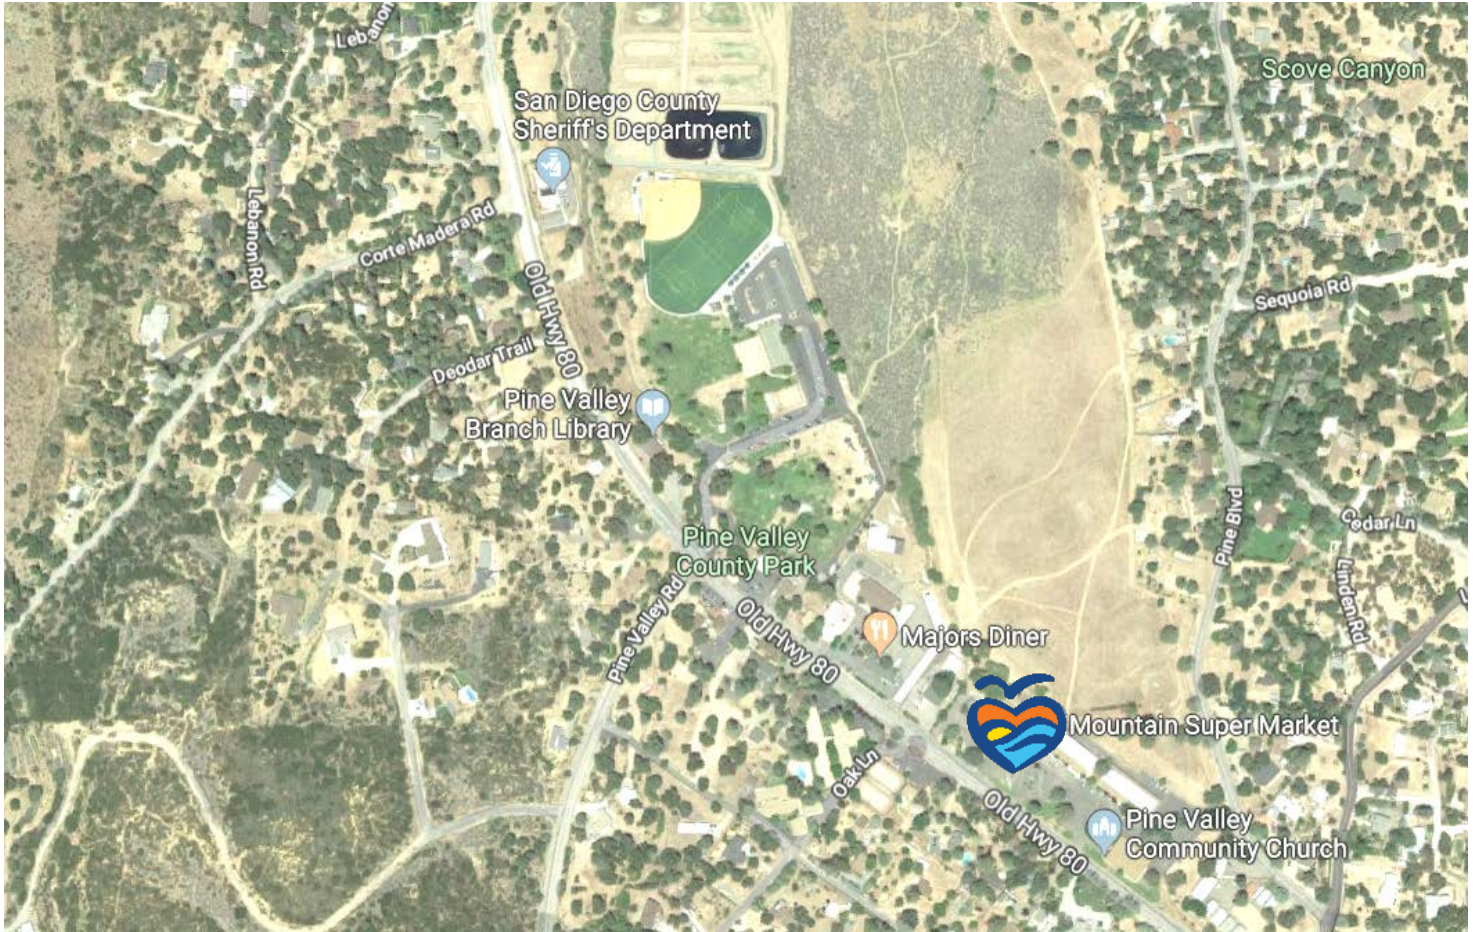

**WATERSHED WARRIORS:
PINE VALLEY COMMUNITY CLEANUP**
Saturday, August 3, 2019
8AM – 10AM
PINE VALLEY VILLAGE
28914 Old Hwy 80, Pine Valley, CA 91962

Look for the ILACSD cleanup flag and canopy for supplies and to register on-site!

Directions from I-8 (Coast)	Directions from CA-79 (Inland)
<ul style="list-style-type: none"> ○ Travel EAST on I-8, then take exit 45 towards Pine Valley ○ Turn LEFT onto Pine Valley Rd ○ Turn RIGHT onto Old Hwy 80 ○ Turn LEFT into Pine Valley Village and look for the ILACSD flag and canopy! 	<ul style="list-style-type: none"> ○ Travel to CA-79, then take CA-79 SOUTH ○ Continue on CA-79 South, then turn LEFT onto Old Hwy 80 ○ Turn LEFT into Pine Valley Village and look for the ILACSD flag and canopy!