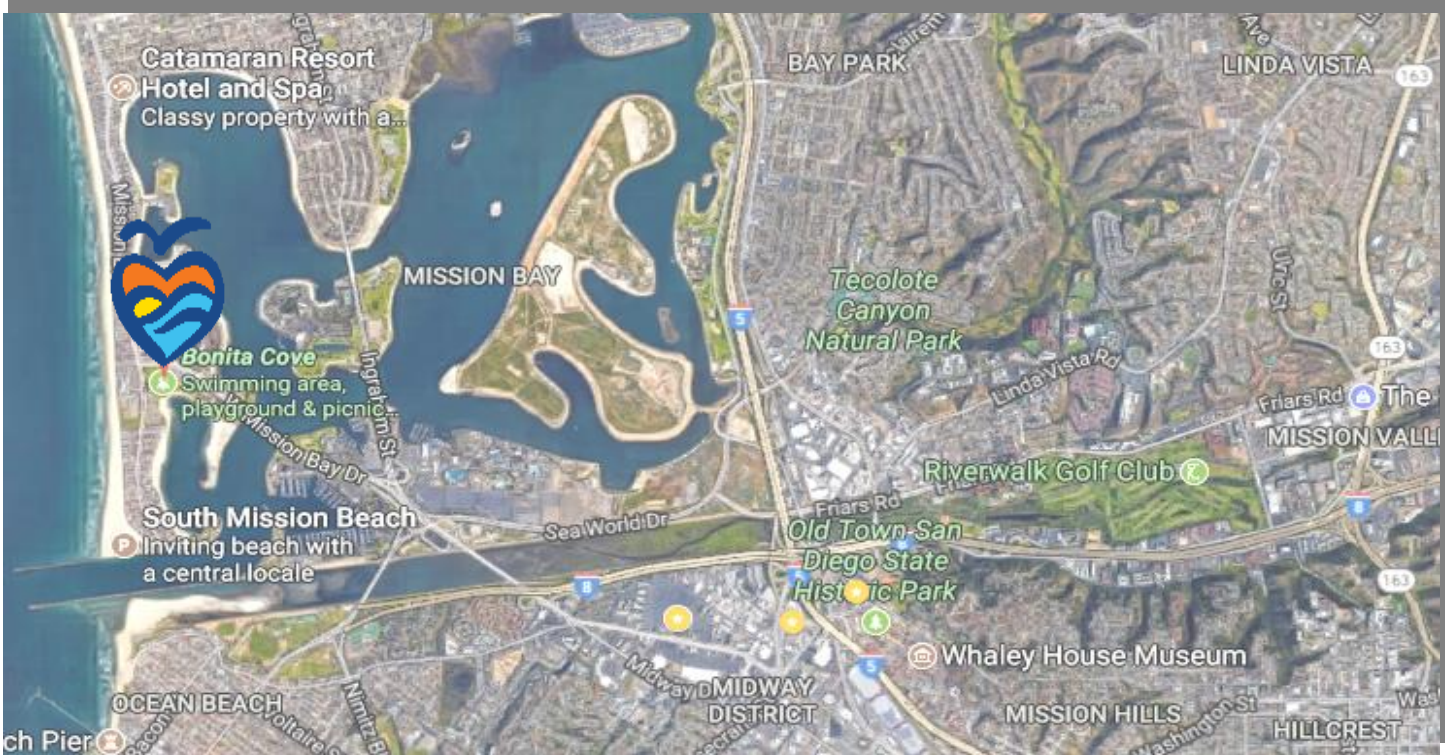

MOVIES OVER MESSSES
Jumanji 2: Welcome to the Jungle
Community Cleanup
Saturday, December 16th, 2017
9AM – 11AM

Bonita Cove, Mission Bay - 1100 W. Mission Bay Drive, San Diego, CA 92109

Look for the ILACSD cleanup flag and canopy for supplies and to register on-site!

Directions from I-5
<ul style="list-style-type: none"> ○ From I-5, travel towards I-8, and enter I-8 West. ○ From I-8 West, take the West Mission Bay Drive Exit and travel north. <ul style="list-style-type: none"> ○ Make a left turn into Bonita Cove, find parking. ○ Look for the ILACSD flags and booth for volunteer check in!
Directions from CA-94
<ul style="list-style-type: none"> ○ From CA-94, travel towards SR-15, and enter SR-15 north. ○ Travel north on SR-15, take the I-8 west towards Mission Bay Drive Exit <ul style="list-style-type: none"> ○ Take the West Mission Bay Drive Exit and travel north. <ul style="list-style-type: none"> ○ Make a left turn into Bonita Cove, find parking. ○ Look for the ILACSD flags and booth for volunteer check in!