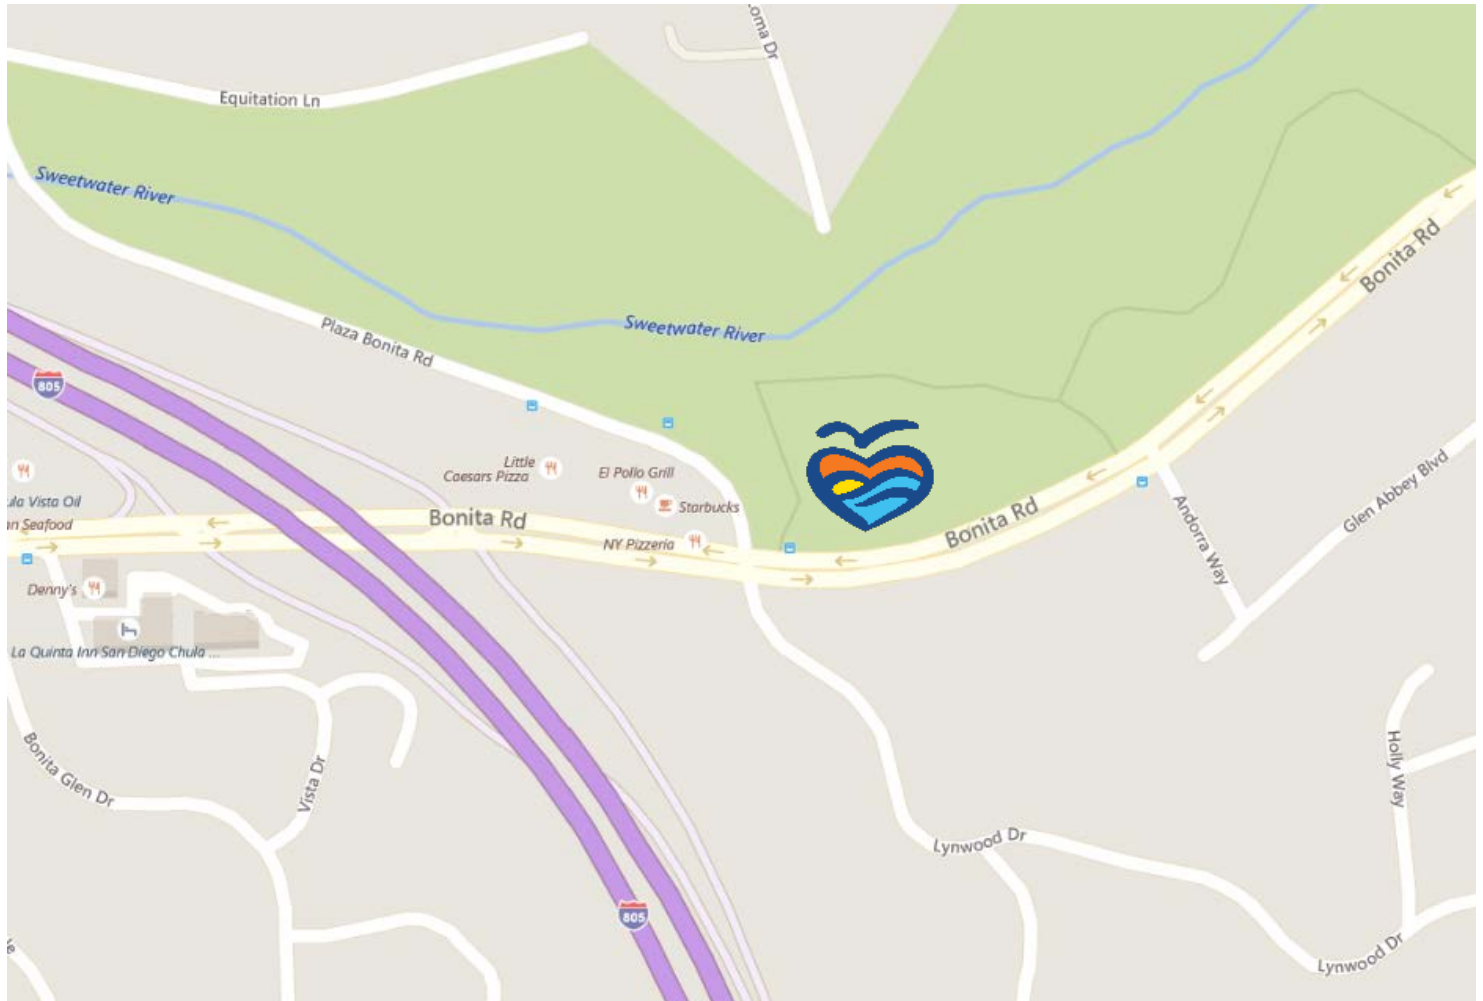

WATERSHED WARRIORS: BONITA COMMUNITY CLEANUP

Saturday, June 15th, 2019

8AM – 10AM

SWEETWATER REGIONAL PARK: WESTERN STAGING AREA

3121 Bonita Rd, Chula Vista, CA 91910

Look for the ILACSD cleanup flag and canopy for supplies and to register on-site!

Directions from I-5	Directions from CA-125
<ul style="list-style-type: none"> ○ From I-5, travel to SR-54 and head EAST on SR-54, to I-805 ○ Take I-805 SOUTH and continue SOUTH ○ Exit on BONITA ROAD and travel EAST ○ Make a U-turn on ANDORRA WAY ○ Turn RIGHT into the Western Staging Area 	<ul style="list-style-type: none"> ○ Travel to CA-125 and head SOUTH on CA-125. ○ CA-125 turns into SR-54; Continue SOUTH on SR-54. ○ Exit on BONITA ROAD and travel EAST ○ Make a U-turn on ANDORRA WAY ○ Turn RIGHT into the Western Staging Area