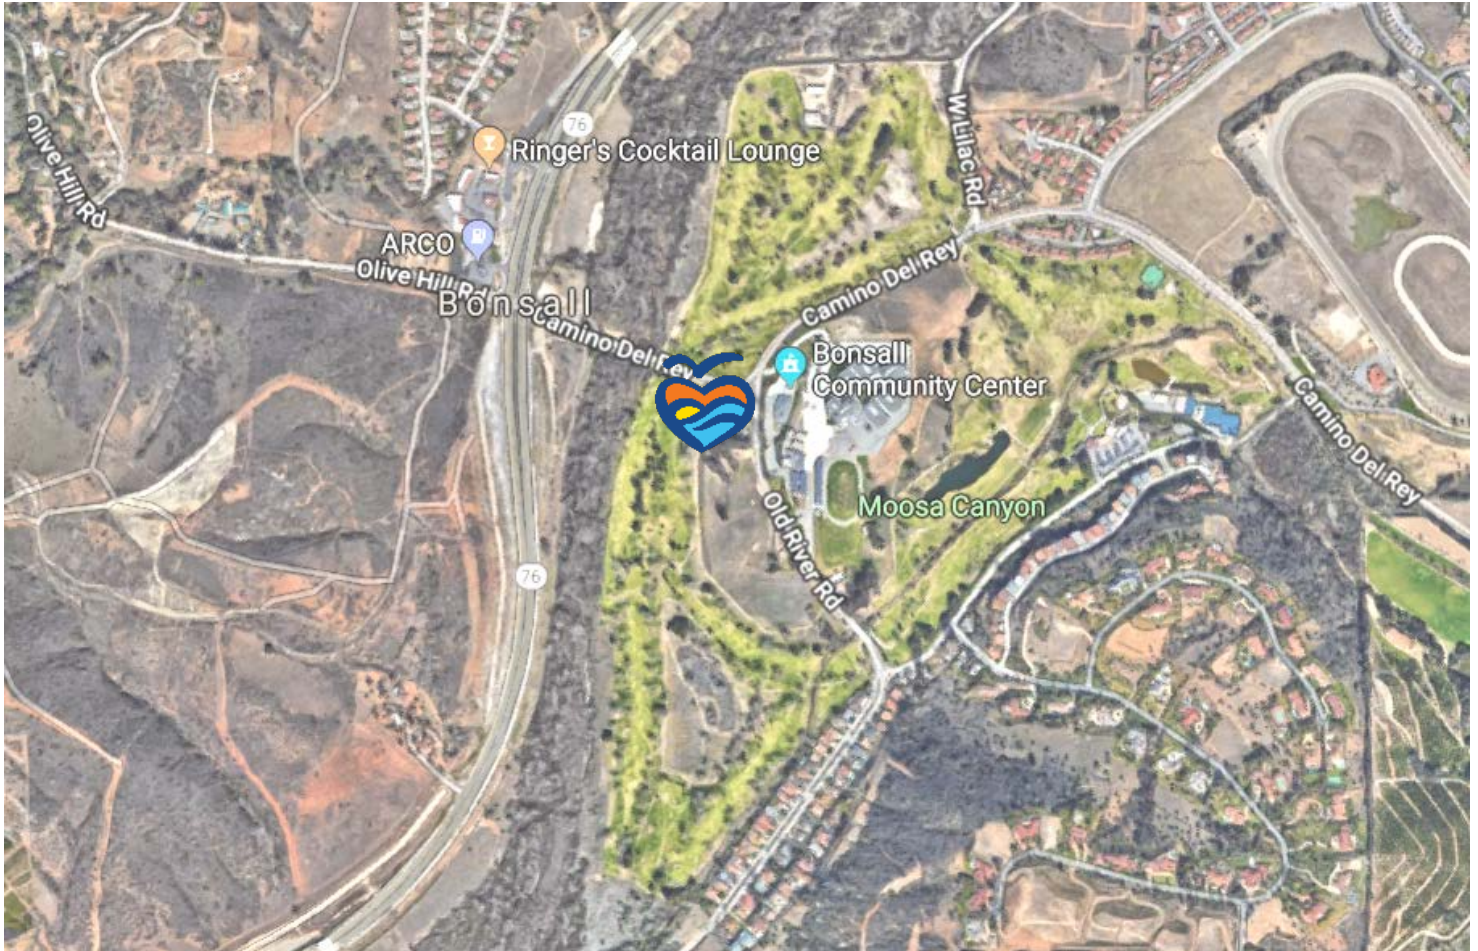

**WATERSHED WARRIORS:
BONSALL COMMUNITY CLEANUP**
Saturday, February 02, 2018
10AM – 12PM

MEET AT: BONSALL COMMUNITY CHURCH
31552 Old River Rd, Bonsall, CA 92003

Look for the ILACSD cleanup flag and canopy for supplies and to register on-site!

Directions from I-15 (Inland)	Directions from I-5 (Coastal)
<ul style="list-style-type: none"> ○ From I-15, EXIT Gopher Canyon Road towards Old Castle Road. ○ Turn RIGHT onto Gopher Canyon Road, then turn LEFT onto N. Old Highway 395. ○ Turn LEFT onto Camino Del Rey, and stay left. ○ Park in the Community Church parking lot and look for the ILACSD flag and canopy! 	<ul style="list-style-type: none"> ○ Travel on I-5, and take CA-76 EAST ○ Travel on CA-76 East, then turn RIGHT onto Camino Del Rey. ○ Keep right. ○ Park in the Community Church parking lot and look for the ILACSD flag and canopy!